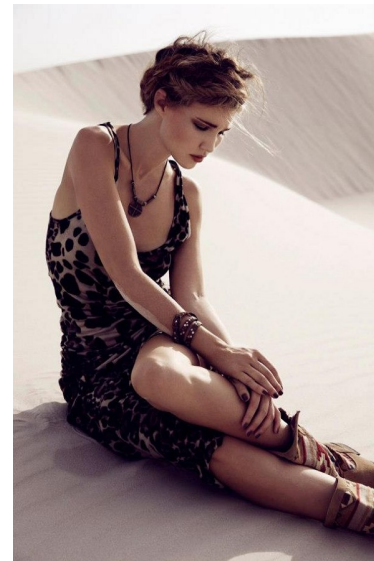

## Emelia

Height 175cm/5'9" Bust 84cm/33" C Waist 60cm/23.5" Hips 92cm/36"  
Dress 40 EU/10 US/12 UK Shoe 40 EU/9 US/6.5 UK Hair Brunette  
Eyes Blue/Green

www.CONLEYS.de

www.CONLEYS.de

Email: [info@ensomodels.com](mailto:info@ensomodels.com)