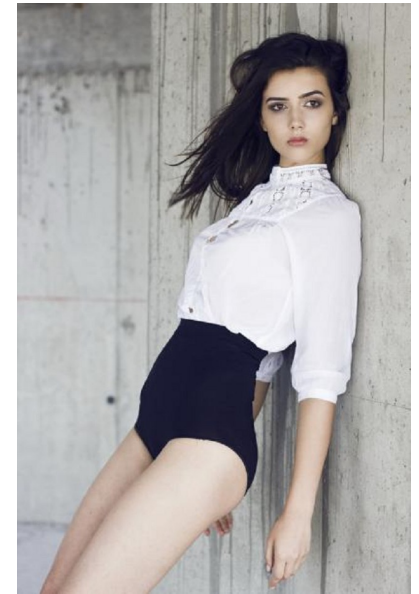

Alexandra

Height 180cm/5'11" Bust 86cm/34" Waist 59cm/23" Hips 90cm/35.5"
Shoe 40 EU/9 US/6.5 UK Hair Dark Brown Eyes Brown

Email: info@ensomodels.com
TEL: +27609411642