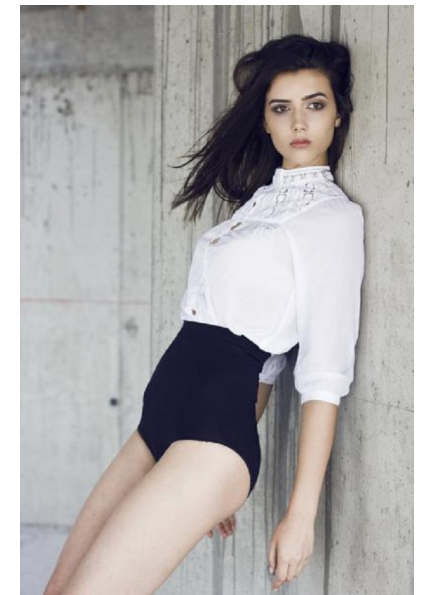

Alexandra

Height 180cm/5'11" Bust 86cm/34" Waist 59cm/23" Hips 90cm/35.5"
Shoe 40 EU/9 US/6.5 UK Hair Dark Brown Eyes Brown

Email: info@ensomodels.com

TEL: +27609411642