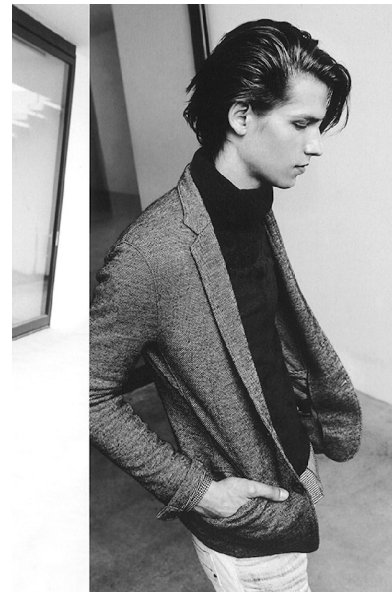

Matous

Height 183cm/6'0" Chest 92cm/36" Waist 72cm/28.5" Suit 96cm/38"/48
Shoe 43 EU/9.5 US/9 UK Hair Blonde Eyes Blue

Email: info@ensomodels.com

TEL: +27609411642